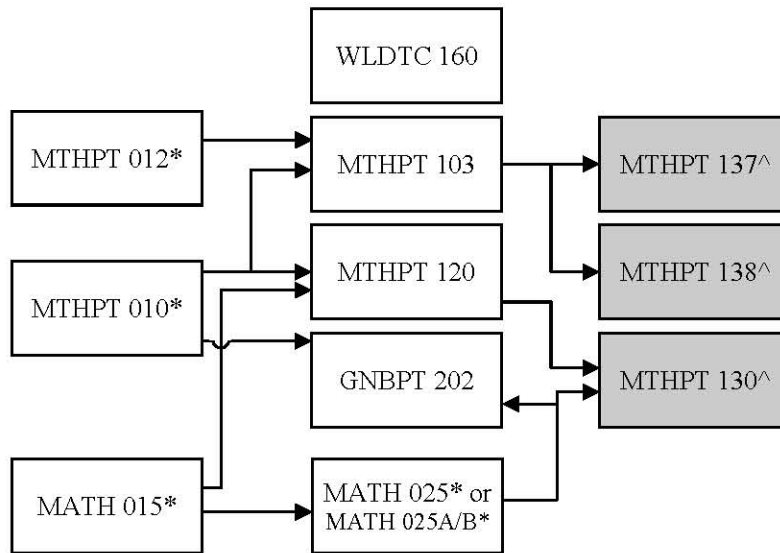

## LCSC Mathematics Course Flow Charts

### Academic Math Flow:

### Professional-Technical Math Flow:

^Courses which fulfill the core Math Skills Component of the General Education Core are shaded gray.  
 \*Developmental courses do not count in GPA calculations and do not count as credit toward graduation.  
 Your major may require a specific math course. Check with your advisor.