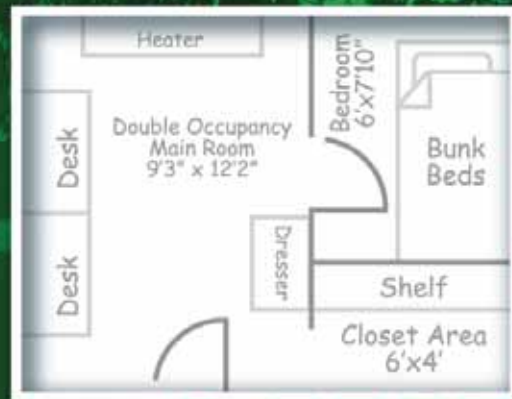

CLARK HALL

Clark Hall is a very convenient place to live. Clark Hall features a ping pong table in its main lobby. In addition, a TV lounge, kitchen, and laundry facilities are located in the basement. Clark Hall offers five floors of air-conditioned living space. Local phone service, basic TV cable and Internet are provided. An example of a typical room is shown above.