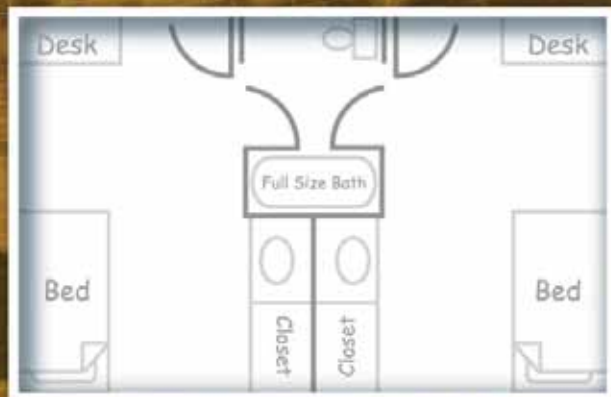

PARRISH HOUSE