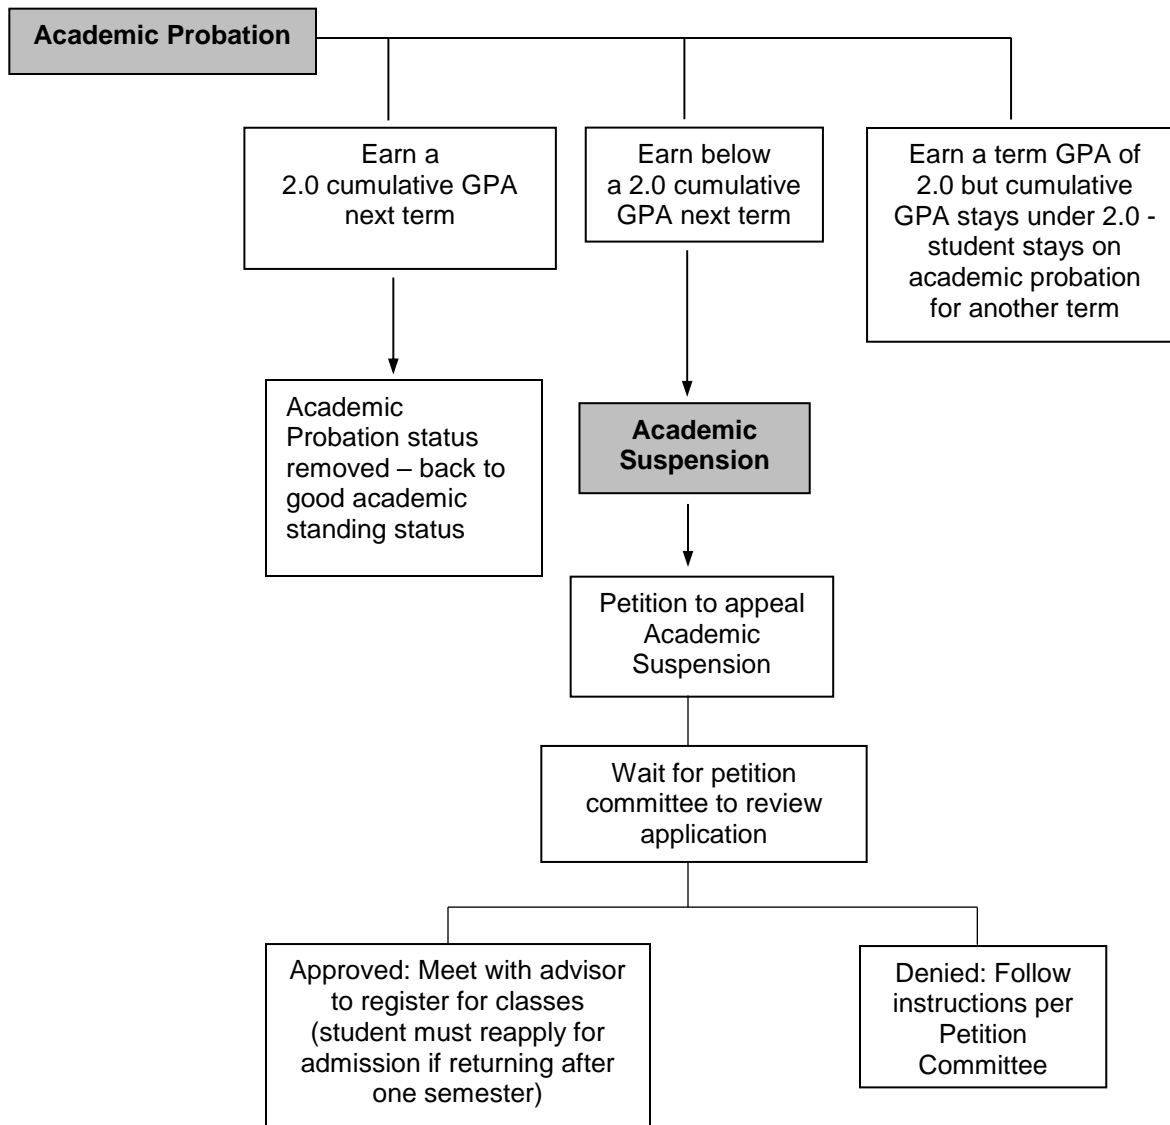

# Academic Probation and Suspension Flowchart

**Academic Probation:** Cumulative grade point average is below the minimum requirement (2.0) for credits attempted at the end of a semester.

**Academic Suspension:** A student placed on academic probation did not earn a 2.0 cumulative GPA during the following term. Student must submit a petition to appeal suspension status. First semester students who earn below a 1.0 GPA will automatically be placed on academic suspension.