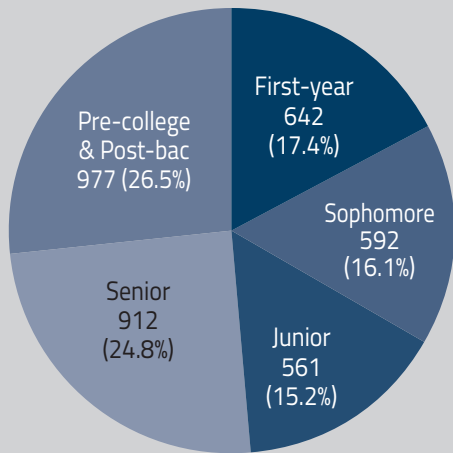

# LEWIS-CLARK STATE COLLEGE

Lewis-Clark State College is a regional state college, with a three-part mission that encompasses traditional academic programs, career and technical education (CTE) programs, and community college and community service programs. The college's undergraduate instructional programs offer a wide range of academic and professional programs leading to associate and baccalaureate degrees. The college also offers a number of programs leading to certificates. LCSC works in collaboration with other state and regional postsecondary institutions to serve students, business and industry, the professions, public sector groups, and special constituencies within the region and throughout the state.

## Fall 2018 Enrollment

**3,684** Total Headcount  
**2,711** Full-time Equivalent

**3,345** Students at Lewiston Campus  
**339** Students at Coeur d'Alene Center

**2,949** Idaho Residents | **429** Non-resident | **306** Asotin County Residents | **67** International Students

**73.0%** of the Student Body are First Generation College Students

Students from 26 states, with most students hailing from Idaho, followed by Washington, Oregon, California and Nevada. International students hail from 36 countries.