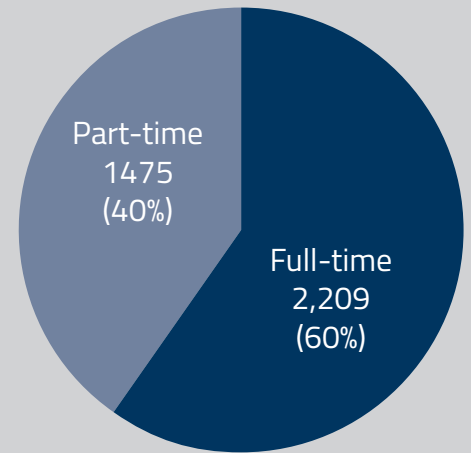

LEWIS-CLARK STATE COLLEGE

Lewis-Clark State College is a regional state college, with a three-part mission that encompasses traditional academic programs, career and technical education (CTE) programs, and community college and community service programs. The college's undergraduate instructional programs offer a wide range of academic and professional programs leading to associate and baccalaureate degrees. The college also offers a number of programs leading to certificates. LCSC works in collaboration with other state and regional postsecondary institutions to serve students, business and industry, the professions, public sector groups, and special constituencies within the region and throughout the state.

Fall 2018 Enrollment

3,684 Total Headcount
2,711 Full-time Equivalent

3,345 Students at Lewiston Campus
339 Students at Coeur d'Alene Center