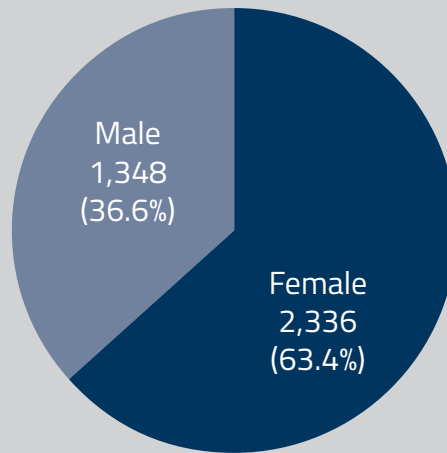

# LEWIS-CLARK STATE COLLEGE

Lewis-Clark State College is a regional state college, with a three-part mission that encompasses traditional academic programs, career and technical education (CTE) programs, and community college and community service programs. The college's undergraduate instructional programs offer a wide range of academic and professional programs leading to associate and baccalaureate degrees. The college also offers a number of programs leading to certificates. LCSC works in collaboration with other state and regional postsecondary institutions to serve students, business and industry, the professions, public sector groups, and special constituencies within the region and throughout the state.

## Fall 2018 Enrollment

**3,684** Total Headcount  
**2,711** Full-time Equivalent

**3,345** Students at Lewiston Campus  
**339** Students at Coeur d'Alene Center

**2,949** Idaho Residents | **429** Non-resident | **306** Asotin County Residents | **67** International Students

**73.0%** of the Student Body are First Generation College Students

Students from 26 states, with most students hailing from Idaho, followed by Washington, Oregon, California and Nevada. International students hail from 36 countries.