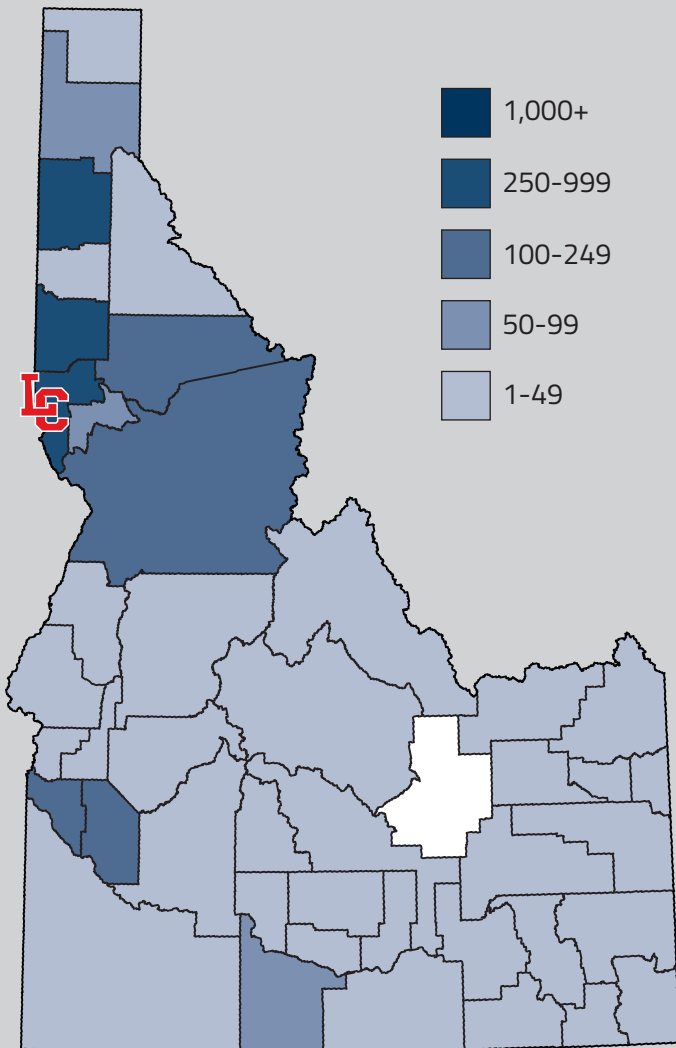

## Race/Ethnicity

American Indian or Alaska Native	<b>76 (2.1%)</b>
Asian	<b>53 (1.4%)</b>
Black or African American	<b>28 (.8%)</b>
Native Hawaiian or Other Pacific Islander	<b>9 (.2%)</b>
Hispanic or Latino	<b>255 (6.9%)</b>
International	<b>67 (1.8%)</b>
Race/Ethnicity Unknown	<b>119 (3.2%)</b>
Two or More Races	<b>132 (3.6%)</b>
White	<b>2,945 (80%)</b>

## Top 10 Majors by degrees awarded

- Business Administration
- Business Management
- Elementary Education
- Justice Studies
- Kinesiology
- Liberal Arts
- Management
- Nursing
- Radiographic Science
- Social Work

## Age Groups

Under 18	642
18-24	1,958
25-39	753
40 or over	331

**24**  
Average Age for  
Academic Students

**24**  
Average Age  
for CTE Students

Students from 43 of the 44 counties in Idaho, with most hailing from Nez Perce, Kootenai, Latah, Idaho, and Clearwater counties.

Students from 26 states, with most students hailing from Idaho, followed by Washington, Oregon, California and Nevada. International students hail from 36 countries.