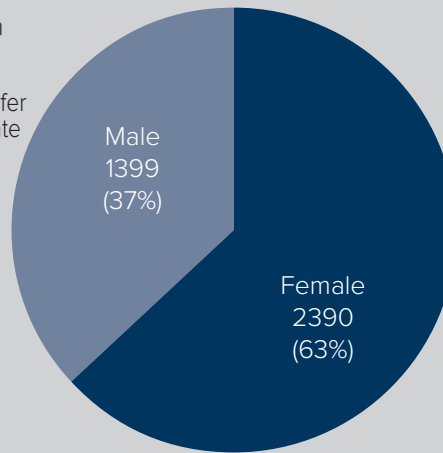

Founded in 1893, Lewis-Clark State College is Idaho's small college experience, offering students personalized attention, affordability, and accessibility. LC State has over 130 high-quality degrees and certificates in academic and CTE fields, including more than 20 programs fully online and newly added graduate-level certificates.

## Fall 2023 Enrollment

**3,789 Total Headcount**   **2,588 Full-time Equivalent**

Students from 41 of the 44 counties in Idaho, with most home counties being in Nez Perce, Kootenai, Latah, Ada, and Idaho counties.

Students come from 30 states, with home states most often listed as Idaho, followed by Washington, Oregon, and California. International students hail from 31 countries.