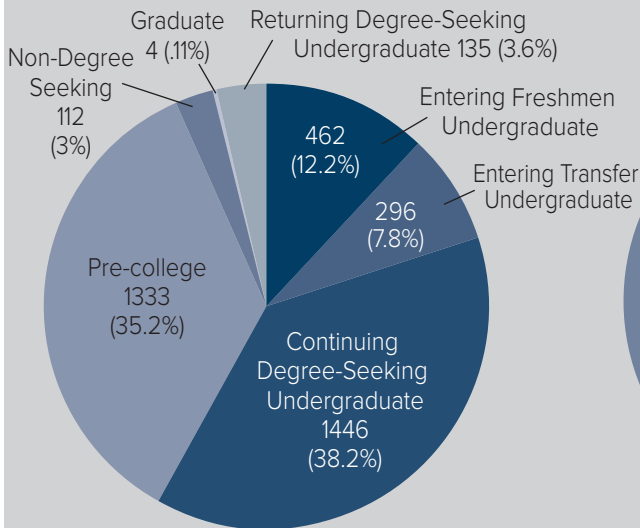

Founded in 1893, Lewis-Clark State College is Idaho's small college experience, offering students personalized attention, affordability, and accessibility. LC State has over 130 high-quality degrees and certificates in academic and CTE fields, including more than 20 programs fully online and newly added graduate-level certificates.

## Fall 2023 Enrollment

**3,789 Total Headcount**   **2,588 Full-time Equivalent**

Students from 41 of the 44 counties in Idaho, with most home counties being in Nez Perce, Kootenai, Latah, Ada, and Idaho counties.

Students come from 30 states, with home states most often listed as Idaho, followed by Washington, Oregon, and California. International students hail from 31 countries.

### 22-23 Top Majors by degrees awarded

- Business Administration
- Elementary Education
- Justice Studies
- Kinesiology
- Liberal Arts
- Nursing
- Nursing Management/Leadership
- Psychology
- Radiographic Science
- Social Work