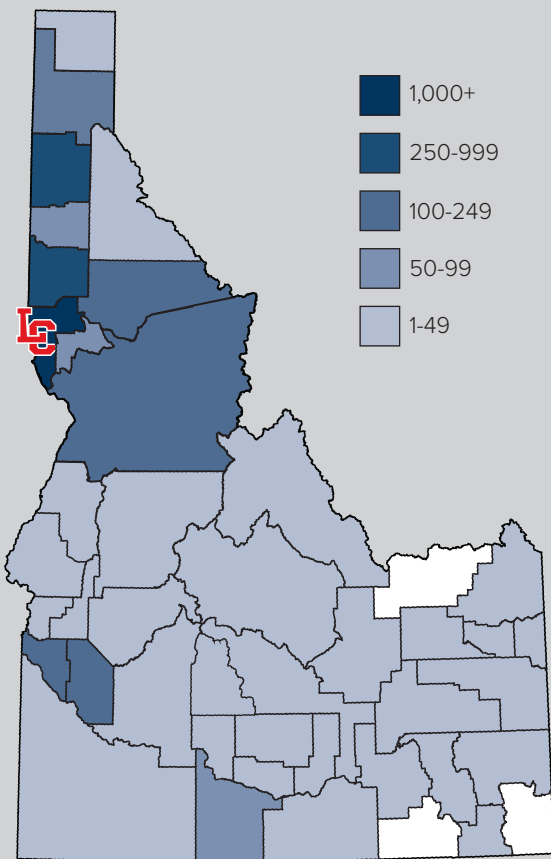

Founded in 1893, Lewis-Clark State College is Idaho's small college experience, offering students personalized attention, affordability, and accessibility. LC State has over 130 high-quality degrees and certificates in academic and CTE fields, including more than 20 programs fully online and newly added graduate-level certificates.

## Fall 2023 Enrollment

**3,789 Total Headcount**   **2,588 Full-time Equivalent**

Students from 41 of the 44 counties in Idaho, with most home counties being in Nez Perce, Kootenai, Latah, Ada, and Idaho counties.

Students come from 30 states, with home states most often listed as Idaho, followed by Washington, Oregon, and California. International students hail from 31 countries.

### 22-23 Top Majors by degrees awarded

- Business Administration
- Elementary Education
- Justice Studies
- Kinesiology
- Liberal Arts
- Nursing
- Nursing Management/Leadership
- Psychology
- Radiographic Science
- Social Work