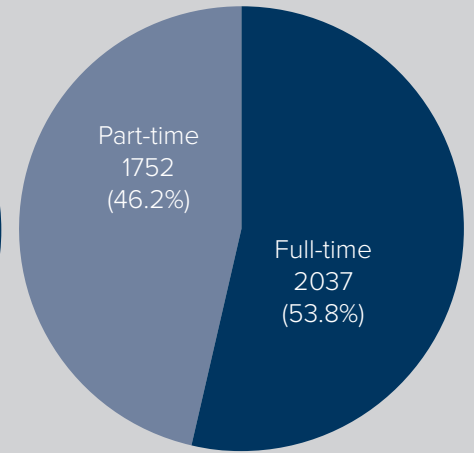

Founded in 1893, Lewis-Clark State College is Idaho's small college experience, offering students personalized attention, affordability, and accessibility. LC State has over 130 high-quality degrees and certificates in academic and CTE fields, including more than 20 programs fully online and newly added graduate-level certificates.

Fall 2023 Enrollment

3,789 Total Headcount   **2,588 Full-time Equivalent**