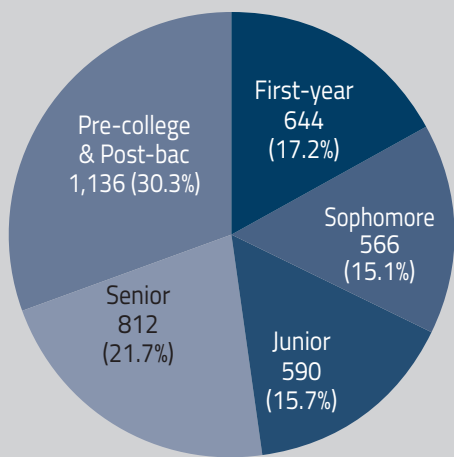

LEWIS-CLARK STATE COLLEGE

Lewis-Clark State College is a regional state college, with a three-part mission that encompasses traditional academic programs, career and technical education (CTE) programs, and community college and community service programs. The college's undergraduate instructional programs offer a wide range of academic and professional programs leading to associate and baccalaureate degrees. The college also offers a number of programs leading to certificates. LCSC works in collaboration with other state and regional postsecondary institutions to serve students, business and industry, the professions, public sector groups, and special constituencies within the region and throughout the state.

Fall 2019 Enrollment

3,748 Total Headcount
2,675 Full-time Equivalent

3,452 Students at Lewiston Campus
296 Students at Coeur d'Alene Center

2,982 Idaho Residents | **433** Non-resident | **333** Asotin County Residents | **61** International Students