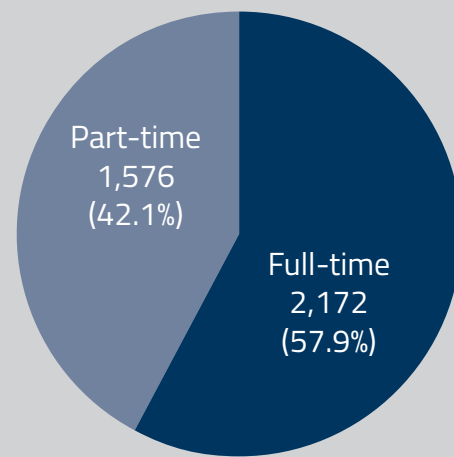

LEWIS-CLARK STATE COLLEGE

Lewis-Clark State College is a regional state college, with a three-part mission that encompasses traditional academic programs, career and technical education (CTE) programs, and community college and community service programs. The college's undergraduate instructional programs offer a wide range of academic and professional programs leading to associate and baccalaureate degrees. The college also offers a number of programs leading to certificates. LCSC works in collaboration with other state and regional postsecondary institutions to serve students, business and industry, the professions, public sector groups, and special constituencies within the region and throughout the state.

Fall 2019 Enrollment

3,748 Total Headcount
2,675 Full-time Equivalent

3,452 Students at Lewiston Campus
296 Students at Coeur d'Alene Center

2,982 Idaho Residents | **433** Non-resident | **333** Asotin County Residents | **61** International Students