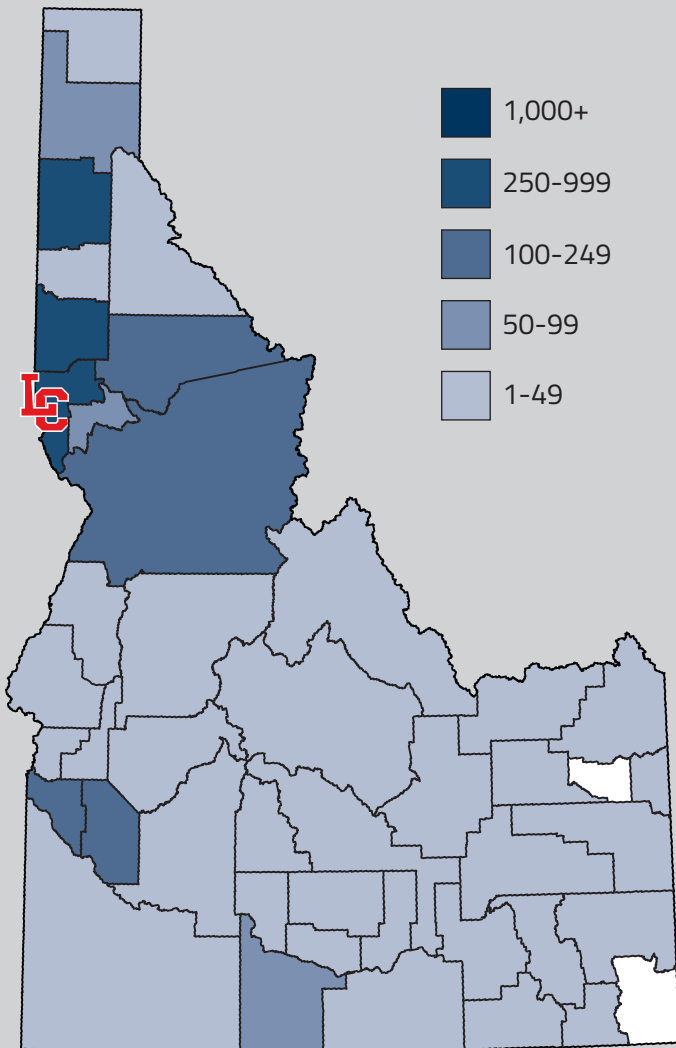

Annual Tuition and Fees

Resident Tuition	\$6,982
Asotin County Tuition	\$10,975
Out of State Tuition	\$19,978
Room and Board	\$7,680

Race/Ethnicity

American Indian or Alaska Native	115 (3.1%)
Asian	44 (1.2%)
Black or African American	33 (.9%)
Native Hawaiian or Other Pacific Islander	8 (.2%)
Hispanic or Latino	292 (7.8%)
International	61 (1.6%)
Race/Ethnicity Unknown	143 (3.8%)
Two or More Races	125 (3.3%)
White	2,927 (78.1%)

Top 10 Majors by degrees awarded

- Biology
- Business & Communication
- Business Administration
- Elementary Education
- Justice Studies
- Kinesiology
- Liberal Arts
- Nursing
- Radiographic Science
- Social Work

Age Groups

Under 18	841
18-24	1,902
25-39	724
40 or over	281

24
Average Age for
Academic Students

24
Average Age
for CTE Students

Students from 42 of the 44 counties in Idaho, with most hailing from Nez Perce, Kootenai, Latah, Idaho, and Clearwater counties.

Students from 24 states, with most students hailing from Idaho, followed by Washington, Oregon, California and Nevada. International students hail from 29 countries.

Student to Faculty Ratio

Students Receiving Financial Aid