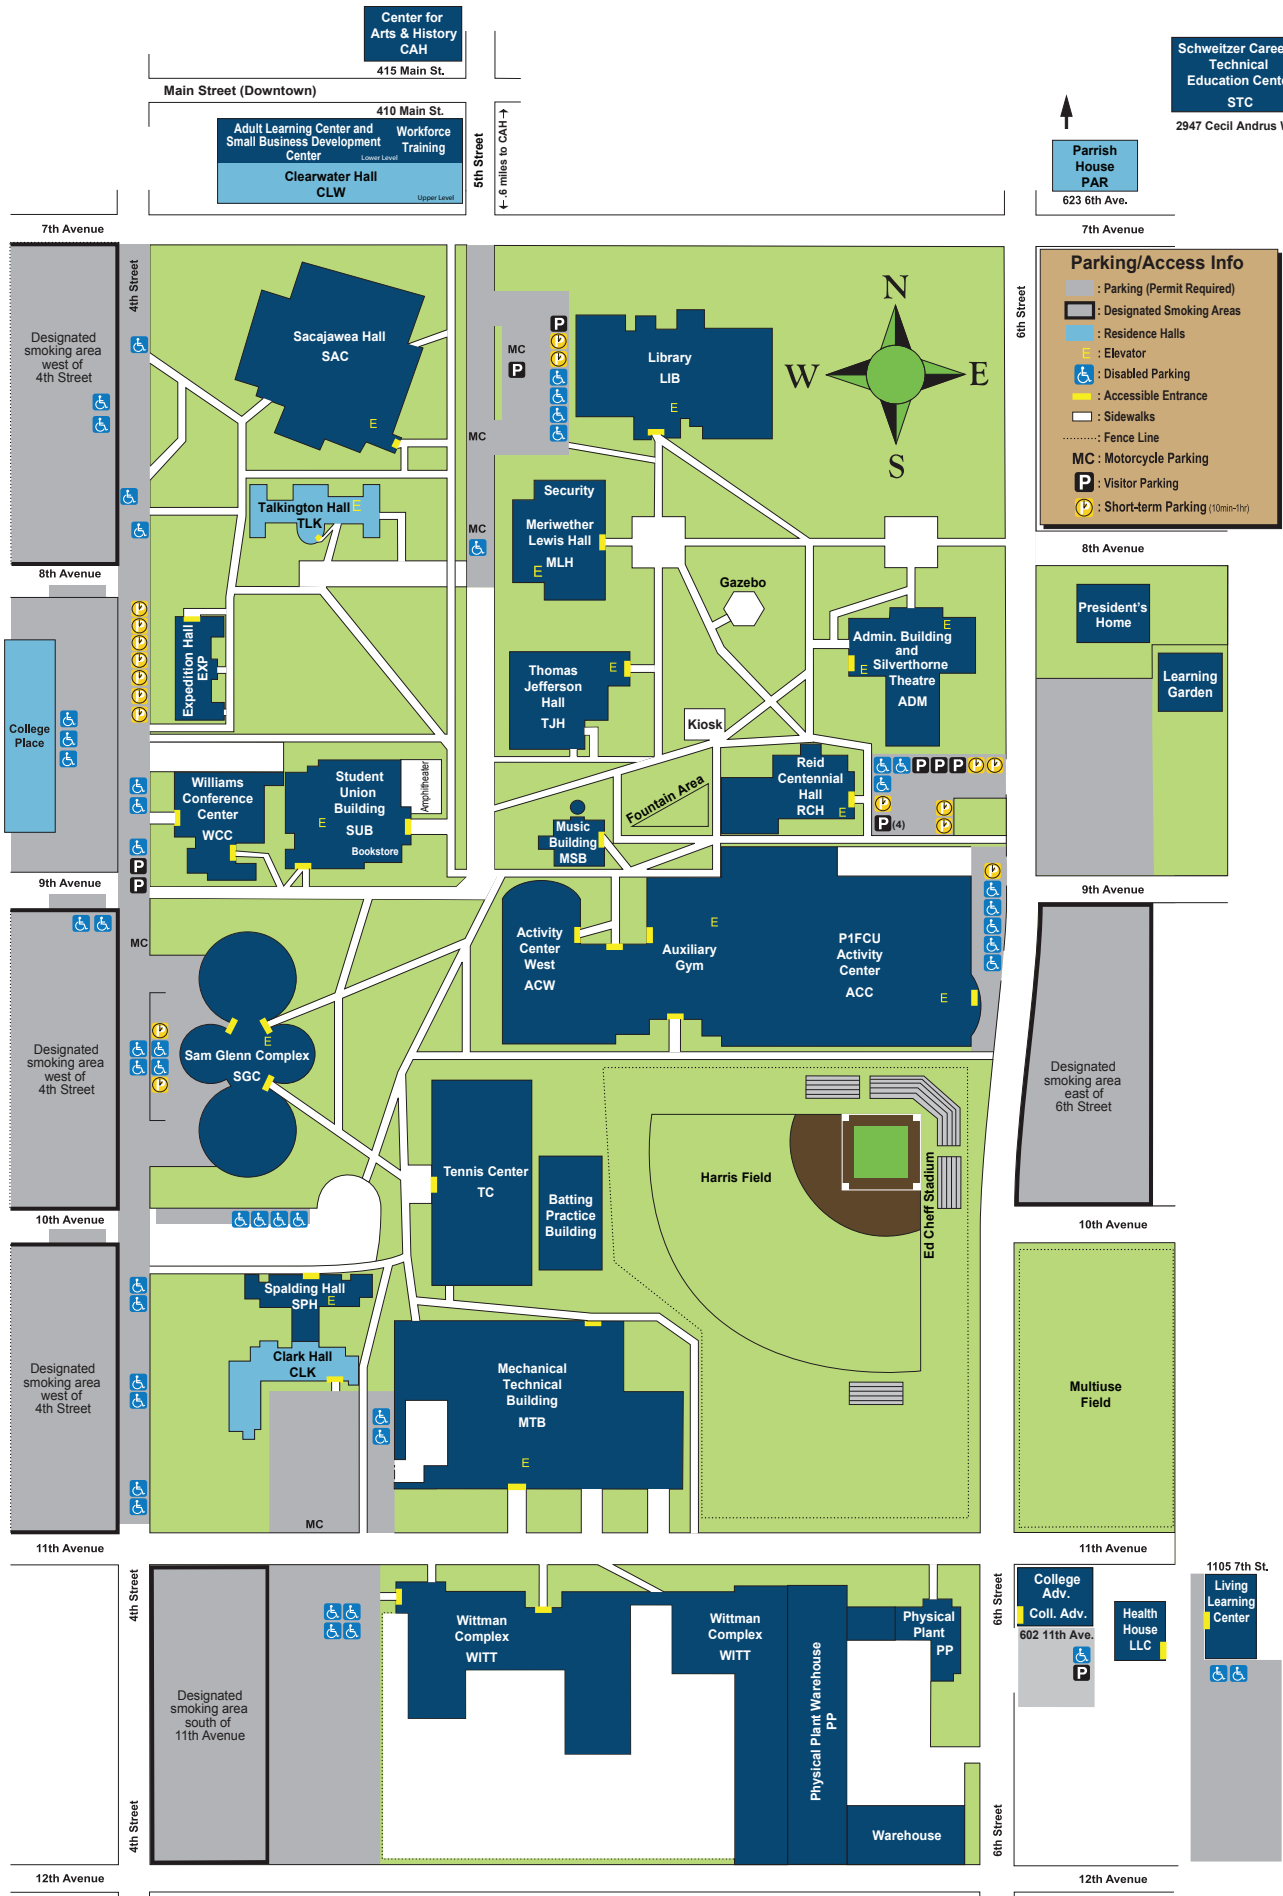

LEWIS-CLARK STATE COLLEGE

Parking/Access Info

- : Parking (Permit Required)
- : Designated Smoking Areas
- : Residence Halls
- : Elevator
- : Disabled Parking
- : Accessible Entrance
- : Sidewalks
- : Fence Line
- : Motorcycle Parking
- : Visitor Parking
- : Short-term Parking (10min-1hr)