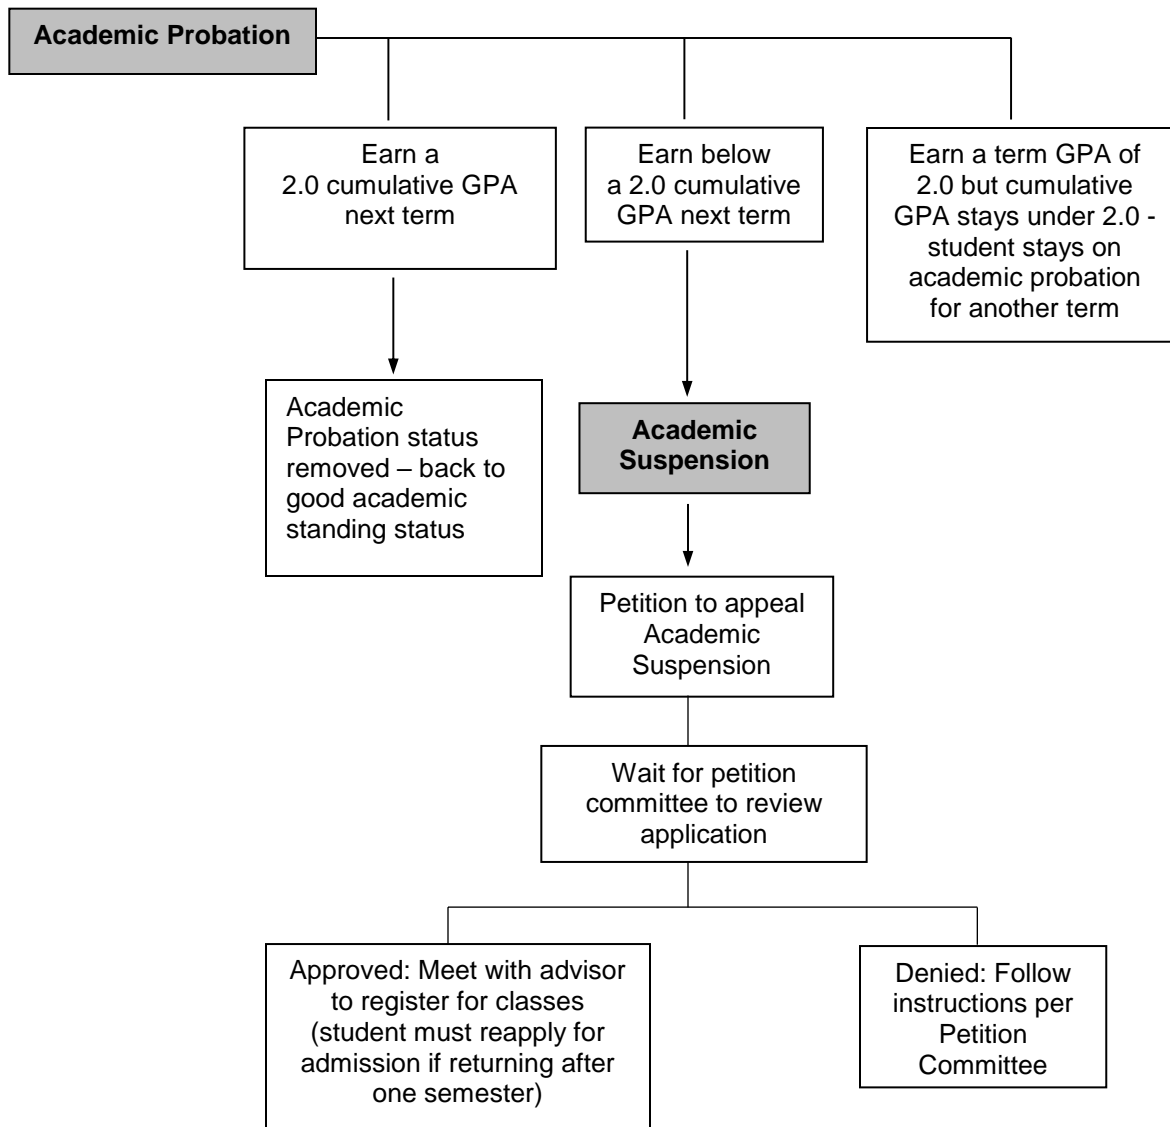

# Academic Probation and Suspension Flowchart

**Academic Probation:** Cumulative grade point average is below the minimum requirement (2.0) for credits attempted at the end of a semester.

**Academic Suspension:** A student placed on academic probation did not earn a 2.0 cumulative GPA during the following term. Student must submit a petition to appeal suspension status. First semester students who earn below a 1.0 GPA will automatically be placed on academic suspension.